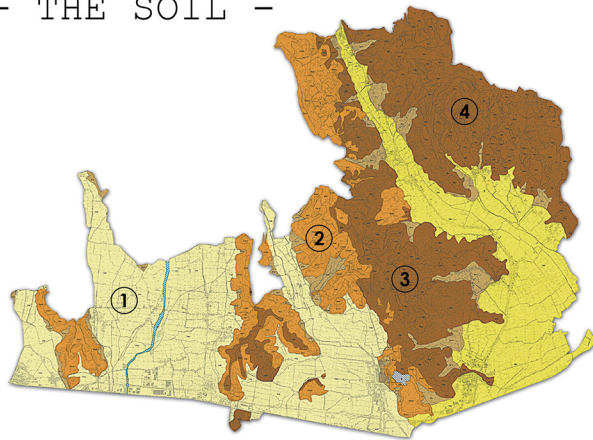

COLORS OF SOAVE

- THE SOIL -