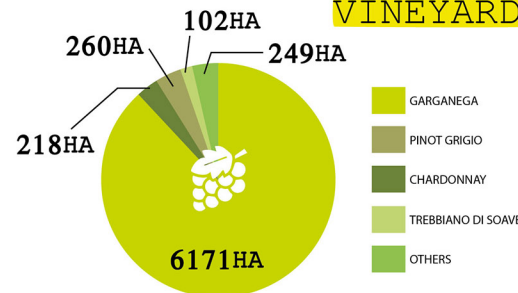

ESSENTIAL SOAVE

WHERE?

Italy

Veneto

Soave

THE RULES

IMMISSIONE AL CONSUMO
RELEASE ONTO TO MARKET

ESTRATTO SECCO NETTO
NET DRY EXTRACT

RESE IN CANTINA
YIELD OF WINE PRODUCTION

IL VIGNETO NUOVO
THE NEW VINEYARD

THE GRAPES

Garganega
70-100%

Trebbiani
di Soave
0-30%

COLORS OF SOAVE

- THE SOIL -

①
SOILS OF THE RECENT CALCAREOUS FLOODPLAIN

②
SOILS OF THE CALCAREOUS HILLS

③
RED COLORED SOILS OF THE VOLCANIC HILLS

④
BLACK COLORED SOILS OF THE VOLCANIC HILLS

ALL SOAVE NUMBERS

MUNICIPALITIES

FARMS

BOTTLERS

HECTARS OF VINEYARD

WINEMAKERS

A BIT OF HISTORY

- 1816 - NAPOLEONIC CADASTRE
- 1931 - 1° FINE ITALIAN WINE
- 1968 - RECOGNITION OF D.O.C.
- 1998 - 1° DOCG IN VENETO FOR RECIOTO DI SOAVE
- 2002 - 2° DOCG IN VENETO FOR SOAVE SUPERIORE
- 2016 - 1° ITALIAN HISTORIC RURAL LANDSCAPE

BOTTLES

Wine typologies	2011	2012	2013	2014	2015
Soave Doc	39.866.666	44.179.333	39.492.000	40.607.333	42.016.800
Soave Classico	13.046.666	13.698.666	15.621.333	12.227.866	12.552.666
Soave Colli Scaligeri	120.133	211.066	157.600	179.200	86.933
Soave Spumante	116.133	195.466	122.266	105.600	156.000
Recioto di Soave	144.400	135.200	112.133	126.000	138.933
Soave Superiore Docg	117.333	191.333	146.266	156.133	221.106
TOTALE	53.295.198	58.415.998	55.651.598	53.402.132	55.172.438

VINEYARDS

THE MARKET